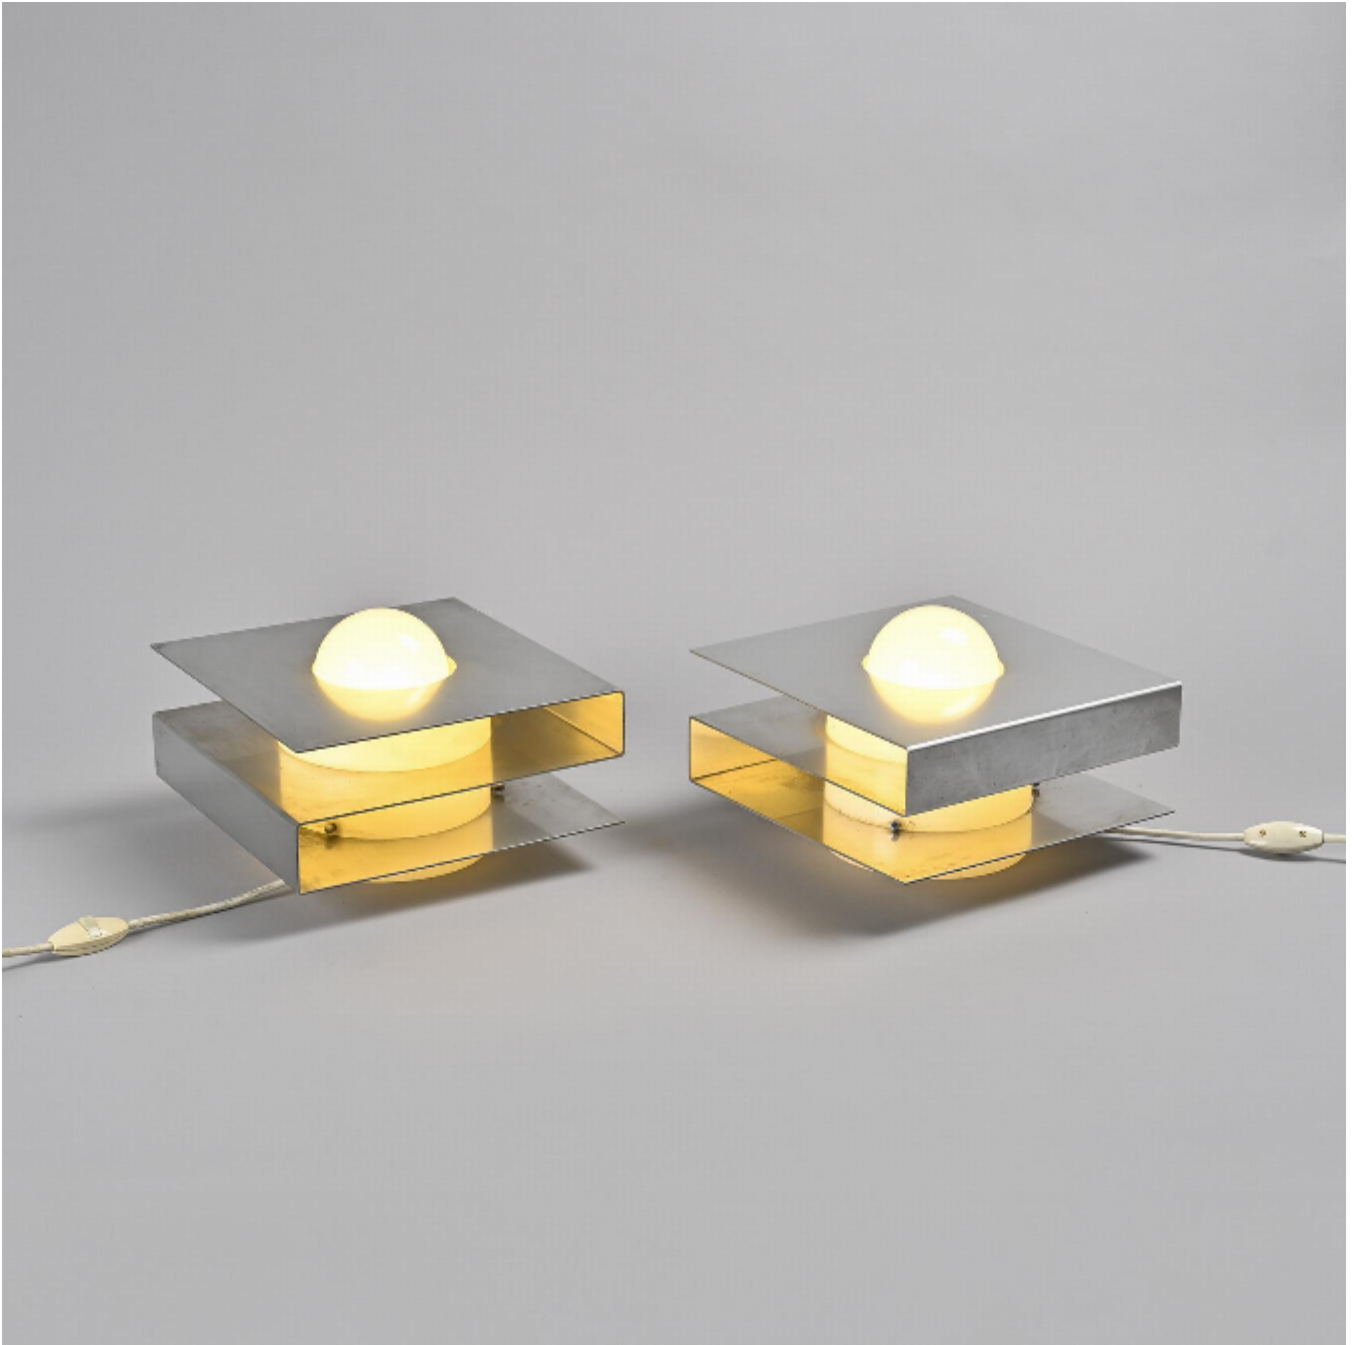

Pair of table lamps model 1036 by Guy Bertrand, Disderot circa 1969  
Guy BERTRAND

1,800

REF: 7564

Height: 14 cm (5.5")

Width: 25 cm (9.8")

Depth: 25 cm (9.8")

## DESCRIPTION

---

Pair of table lamps designed by Guy Bertrand in the late 1960s.

Each lamp features a folded aluminium sheet forming a cubic, architectural volume that encloses a plexiglass reflector, producing a soft and even light. The dialogue between the metallic surface and the translucent plastic embodies the refined aesthetic of late-1960s French design.